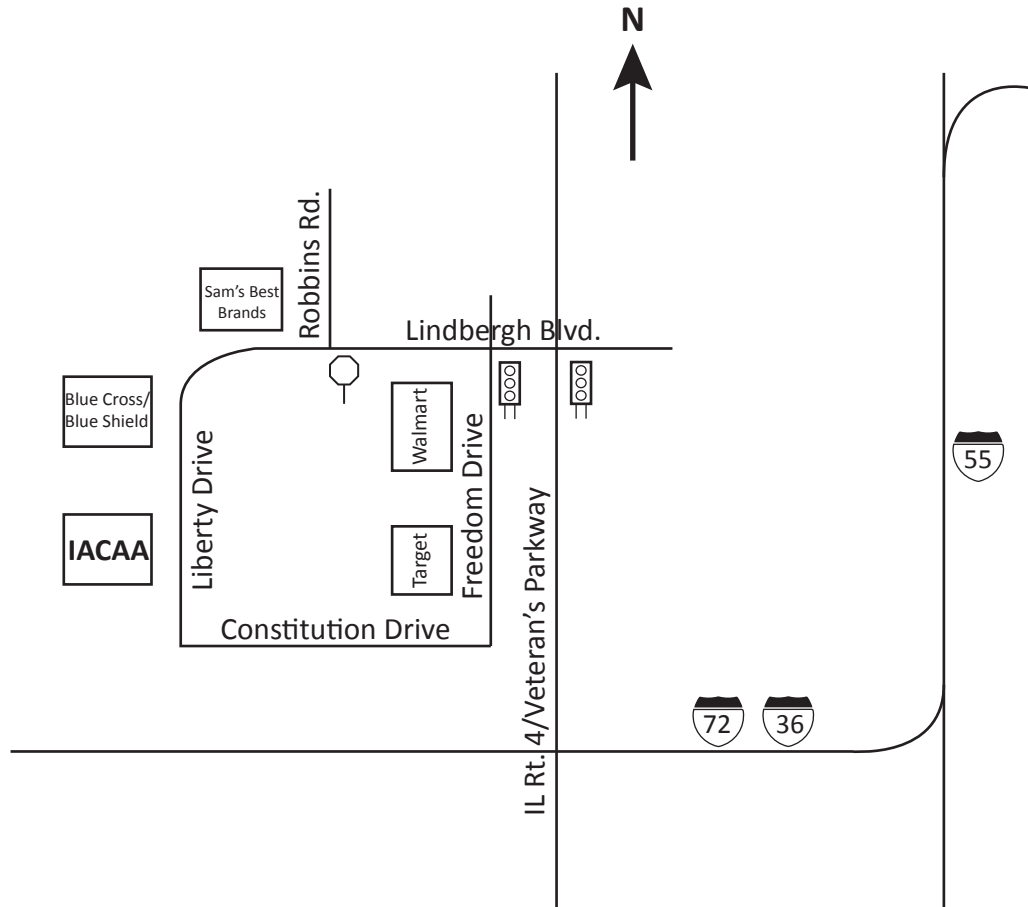

ILLINOIS ASSOCIATION OF COMMUNITY ACTION AGENCIES

3435 Liberty Drive  
Springfield, IL 62704  
217.789.0125

## Directions

From I-55 North/South (on south side of Springfield, IL), take 72W/36W towards Jacksonville.

From I-72W, take exit 93 (IL Rt.4/Springfield/Chatham). Turn right (toward Springfield) at end of exit ramp onto Veterans Parkway.

Take first left onto Lindbergh Blvd. Follow Lindbergh Blvd. until it turns into Liberty Drive (just past stop sign).

After stop sign (not a light – just a stop sign) you will pass Sam's Best Brands and Blue Cross/Blue Shield. The IACAA Building is on the right (west) side of the street just past Blue Cross/Blue Shield.